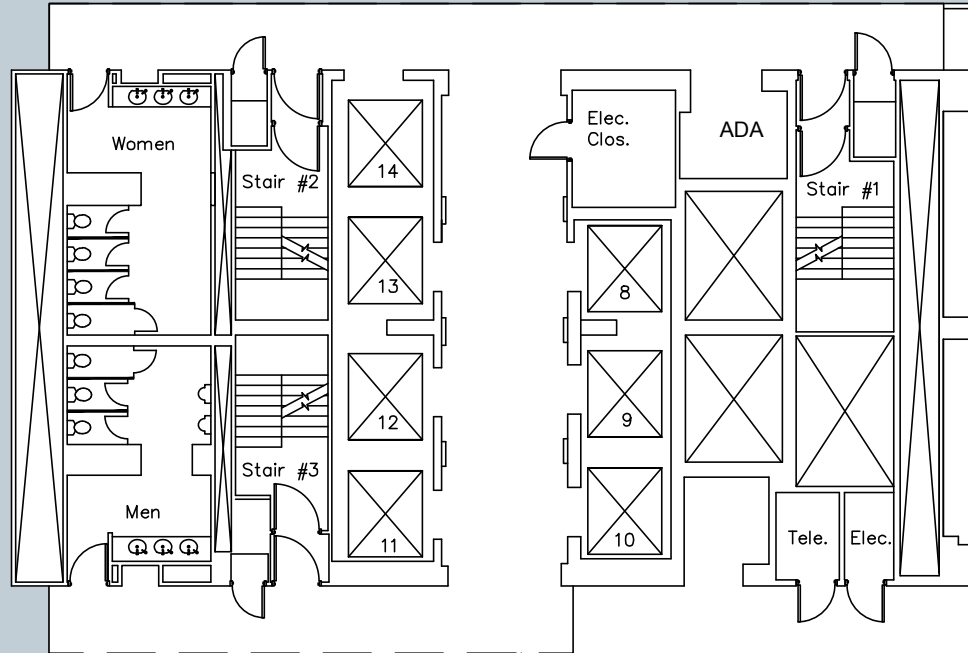

# FLOOR 25

AVAILABLE

17,881 SF

OCCUPIED

**18TH STREET**

**MARKET STREET**