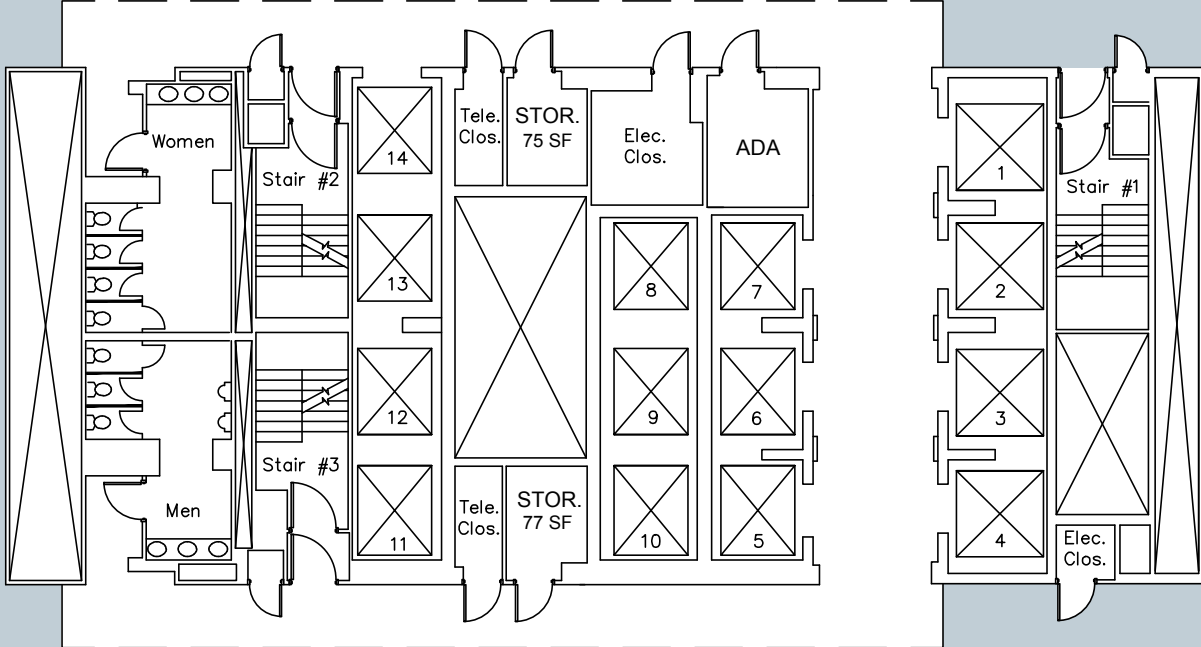

FLOOR 12

AVAILABLE

25,517 SF

18TH STREET

MARKET STREET