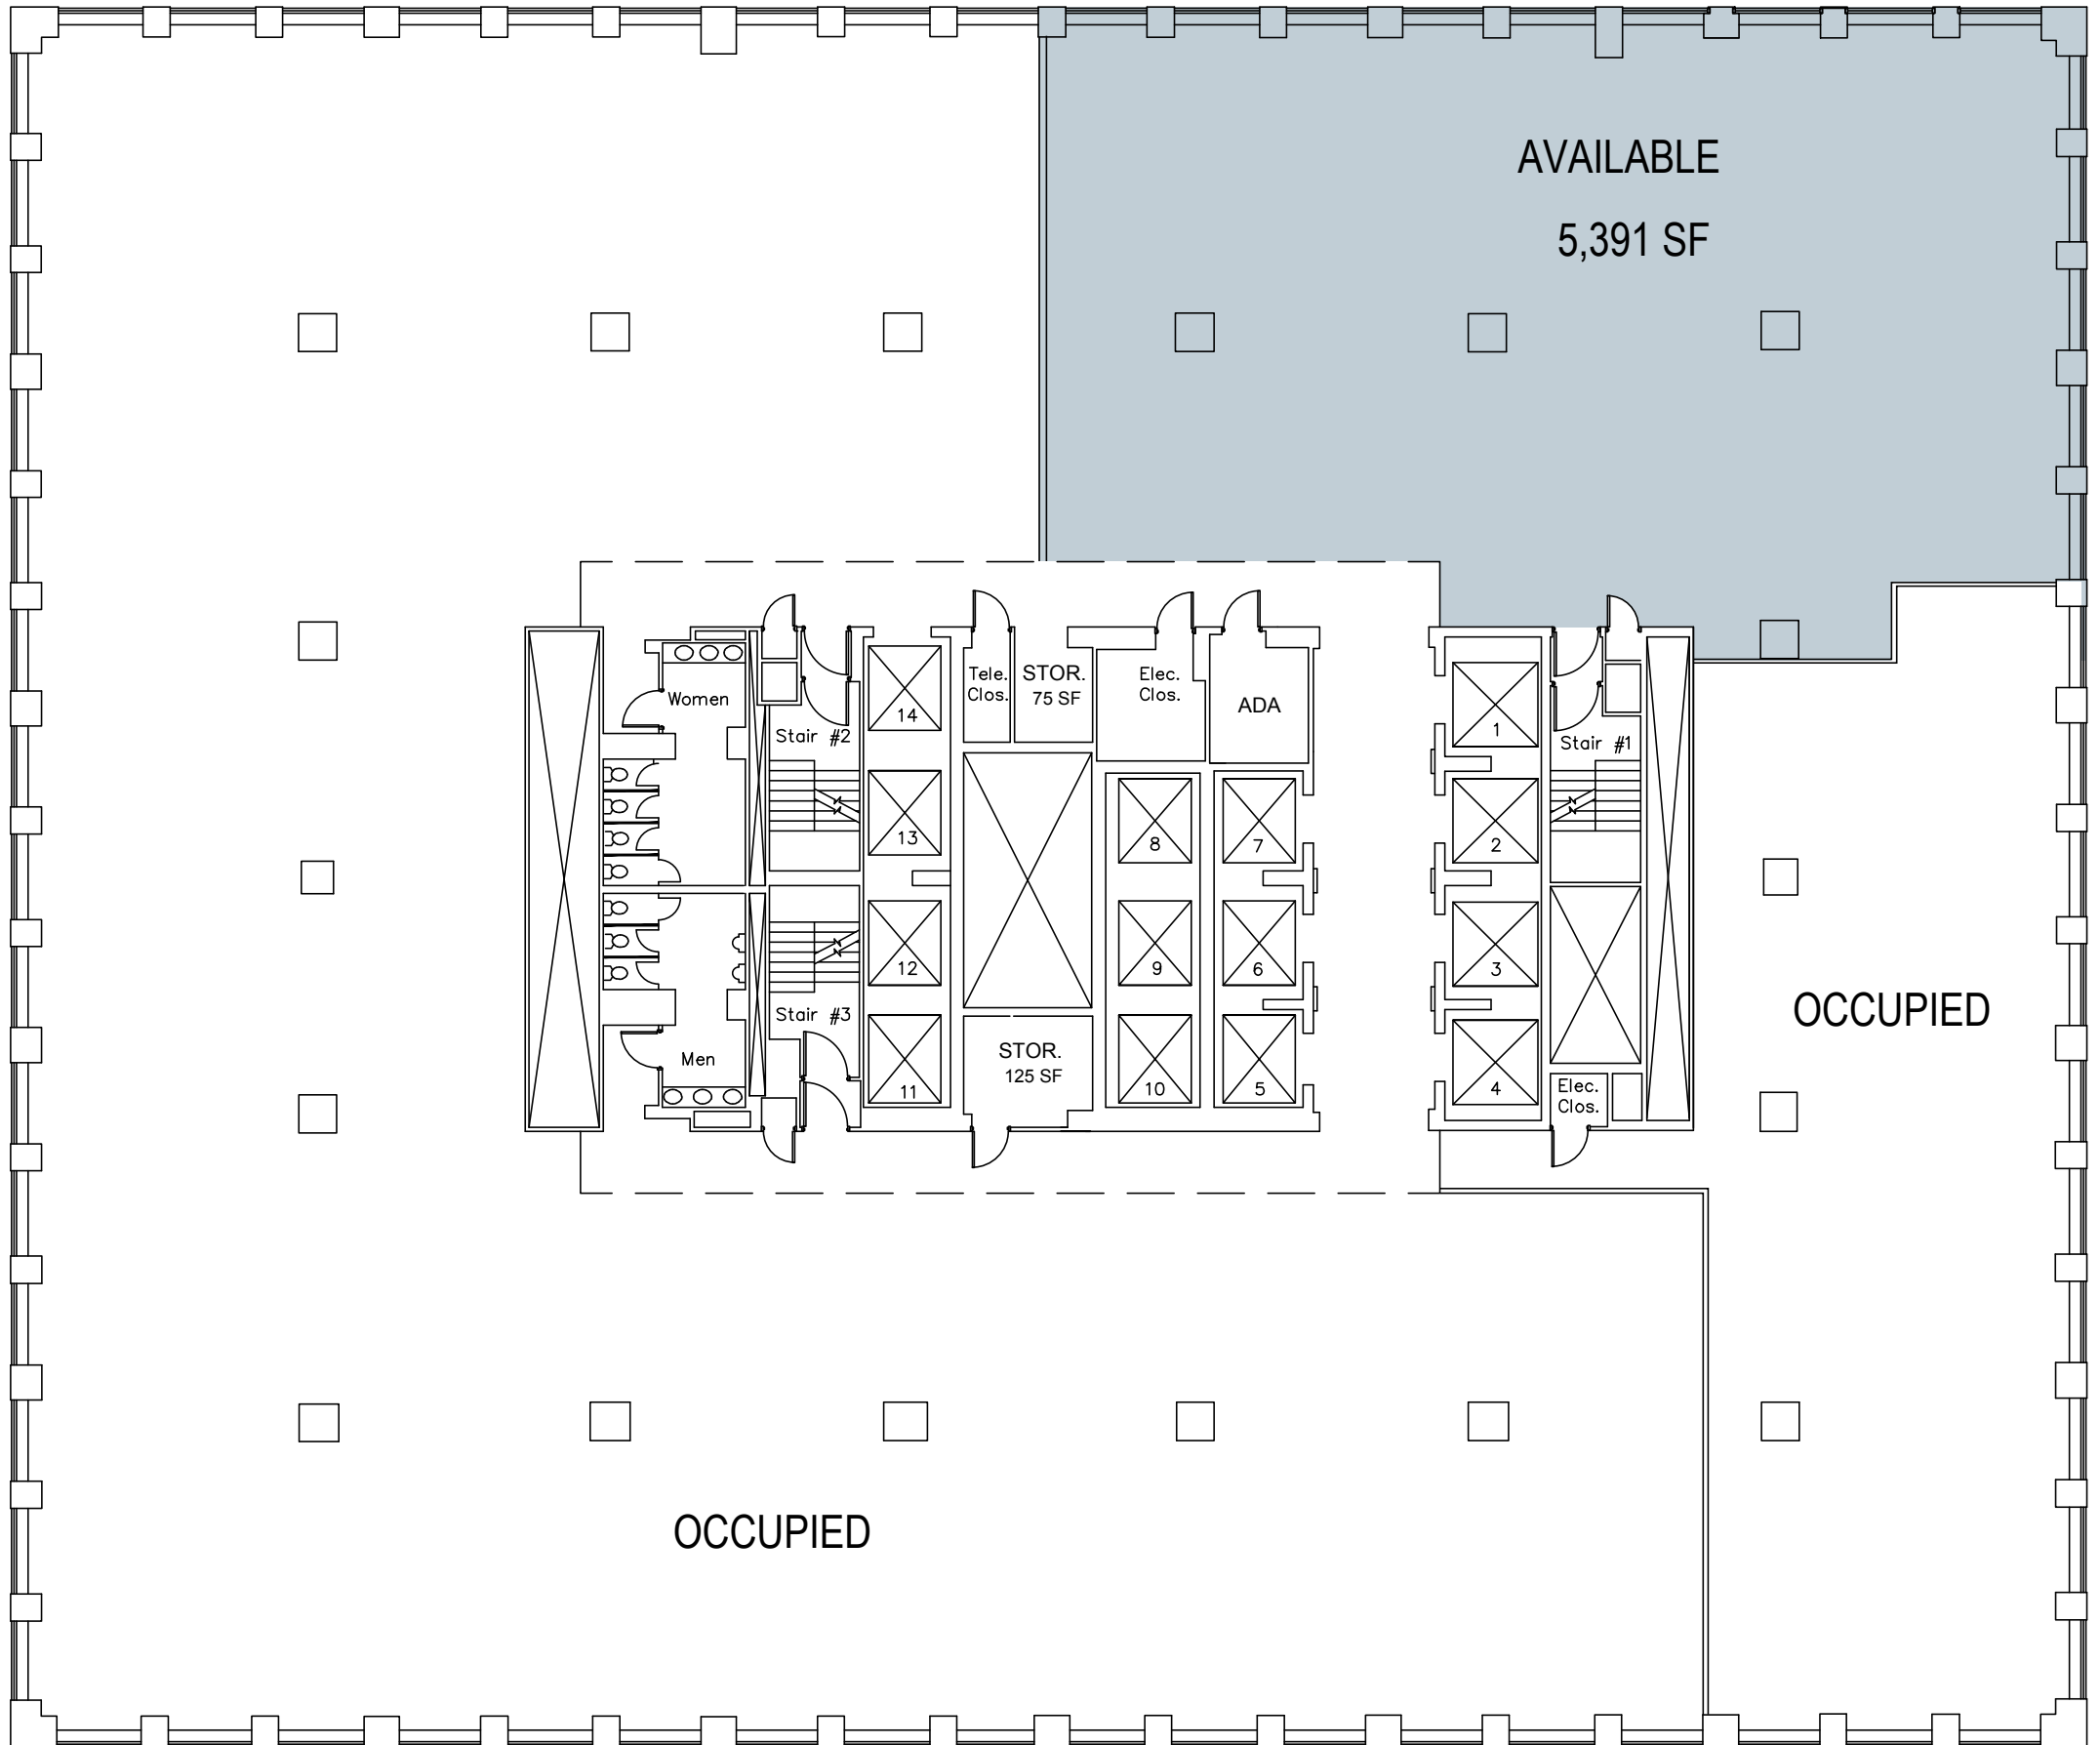

FLOOR 13

18TH STREET

OCCUPIED

OCCUPIED

MARKET STREET

AVAILABLE

5,391 SF

Women

Stair #2

Tele. Clos.

STOR. 75 SF

Elec. Clos.

ADA

14

13

12

11

STOR. 125 SF

8

9

10

7

6

5

1

2

3

4

Stair #1

Elec. Clos.

Men